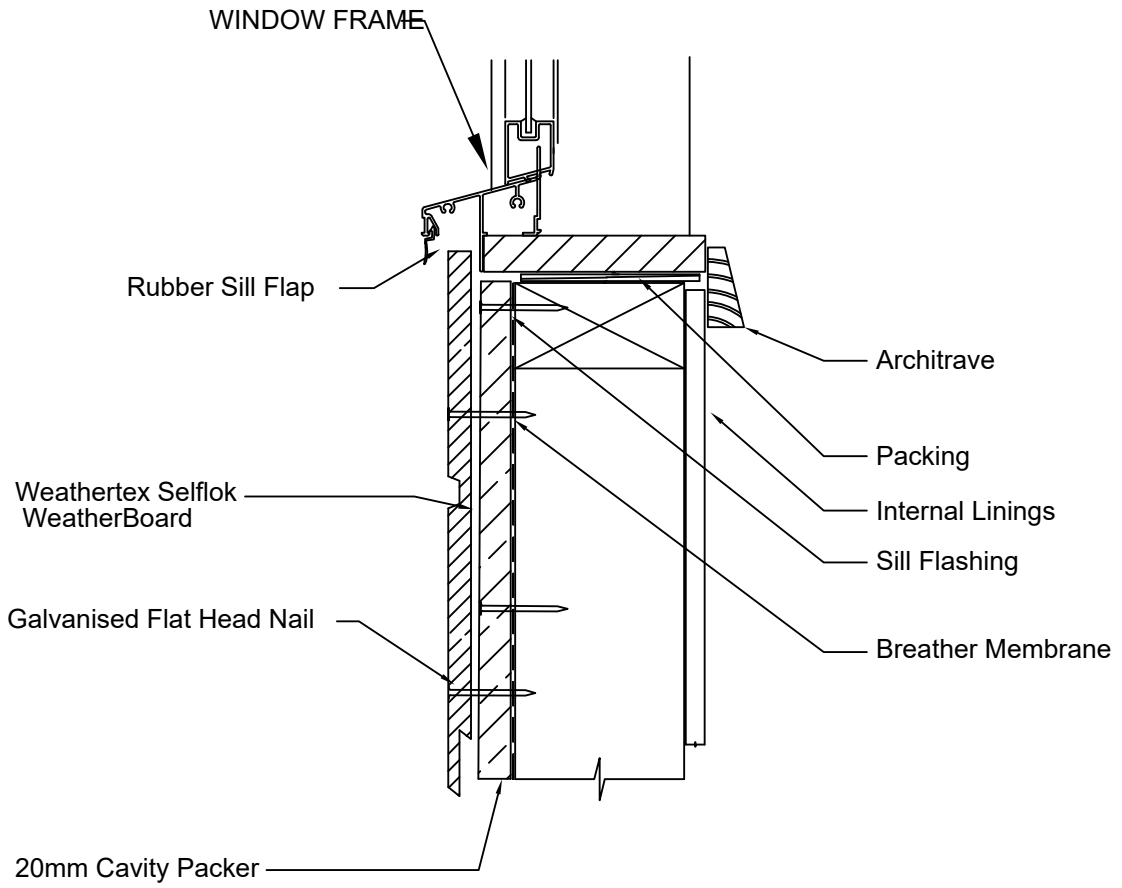

Weathertex Products  
 Selflok Weatherboards  
 Millwood  
 Ecogroove  
 Old Conolial  
 Texwood  
 Vgroove

# WINDOW SILL FLASHING SECTION

<b>WEATHERTEX</b>	Project Description		Drawing Name		
	SWBCF-NZ-10		WINDOW SILL FLASHING		
<b>WeatherBoards Cavity Fix Construction</b>	Drawn By	Checked By	Date	Scale	Amm No
	Craig Harvey		<b>03-03-2014</b>	<b>NTS</b>	<b>A</b>