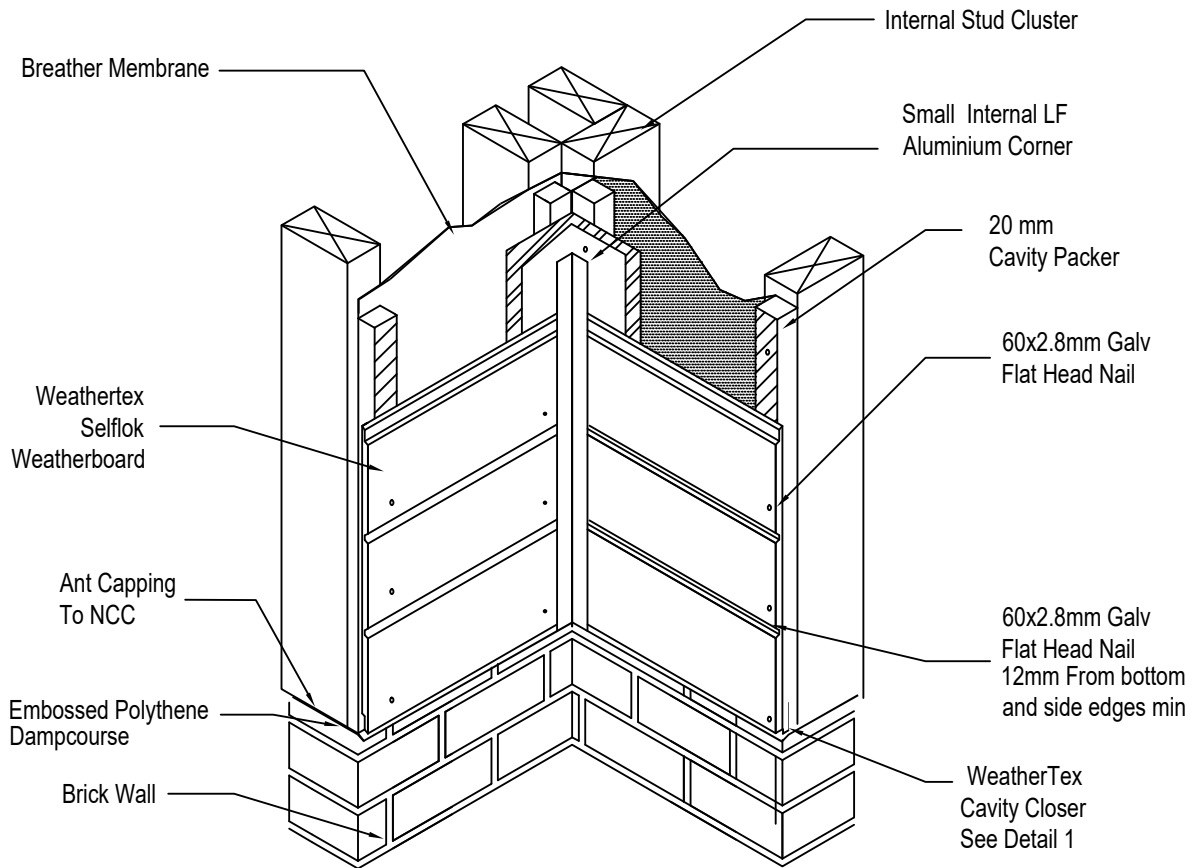

Weathertex Products
 Selflok Weatherboards
 Millwood
 Ecogroove
 Old Conolial
 Texwood
 Vgroove

TRIMTEC SMALL INTERNAL LF ALUMINIUM CORNER

INTERNAL CORNER DETAIL

Small Internal LF Aluminium Corner

Detail 1

WEATHERTEX

**WeatherBoards
Cavity Fix Construction**

Project Description
SWBCF-NZ-5

Drawn By
 Craig Harvey

Checked By

Drawing Name
 Small Internal LF
 Aluminium Corner

Date
02-03-2014

Scale
NTS