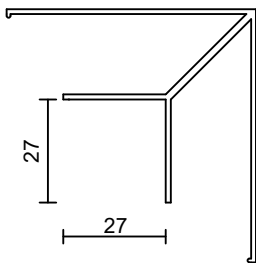

Small Internal LF Aluminium Corner