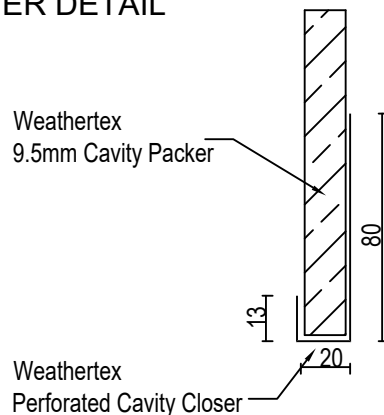

Weathertex Products
 Selflok Weatherboards
 Millwood
 Ecogroove
 Old Conolial
 Texwood
 Vgroove

TRIMTEC SMALL INTERNAL LF ALUMINIUM CORNER

INTERNAL CORNER DETAIL

Small Internal LF Aluminium Corner

Detail 1

WEATHERTEX

**WeatherBoards
Cavity Fix Construction**

Project Description
SWBCF-NZ-5

Drawn By
 Craig Harvey

Checked By

Drawing Name
 Small Internal LF
 Aluminium Corner

Date
02-03-2014

Scale
NTS