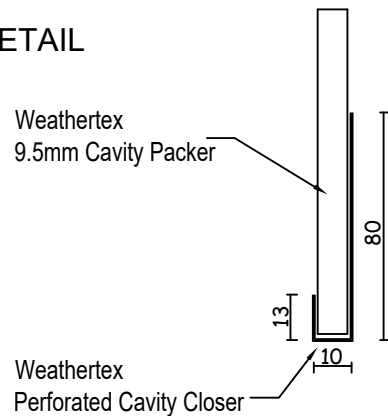

Weathertex Products
 Selflok Weatherboards
 Millwood
 Ecogroove
 Old Conolial
 Texwood
 Vgroove

TRIMTEC SMALL EXTERNAL LF ALUMINIUM CORNER

EXTERNAL CORNER DETAIL

Small External LF Aluminium Corner

Detail 1

WEATHERTEX

**WeatherBoards
Cavity Fix Construction**

Project Description
SWBCF-NZ-2

Drawn By
Craig Harvey

Checked By

Drawing Name
TRIMTEC SMALL EXTERNAL
LF ALUMINIUM CORNER

Date
02-03-2014

Scale
NTS