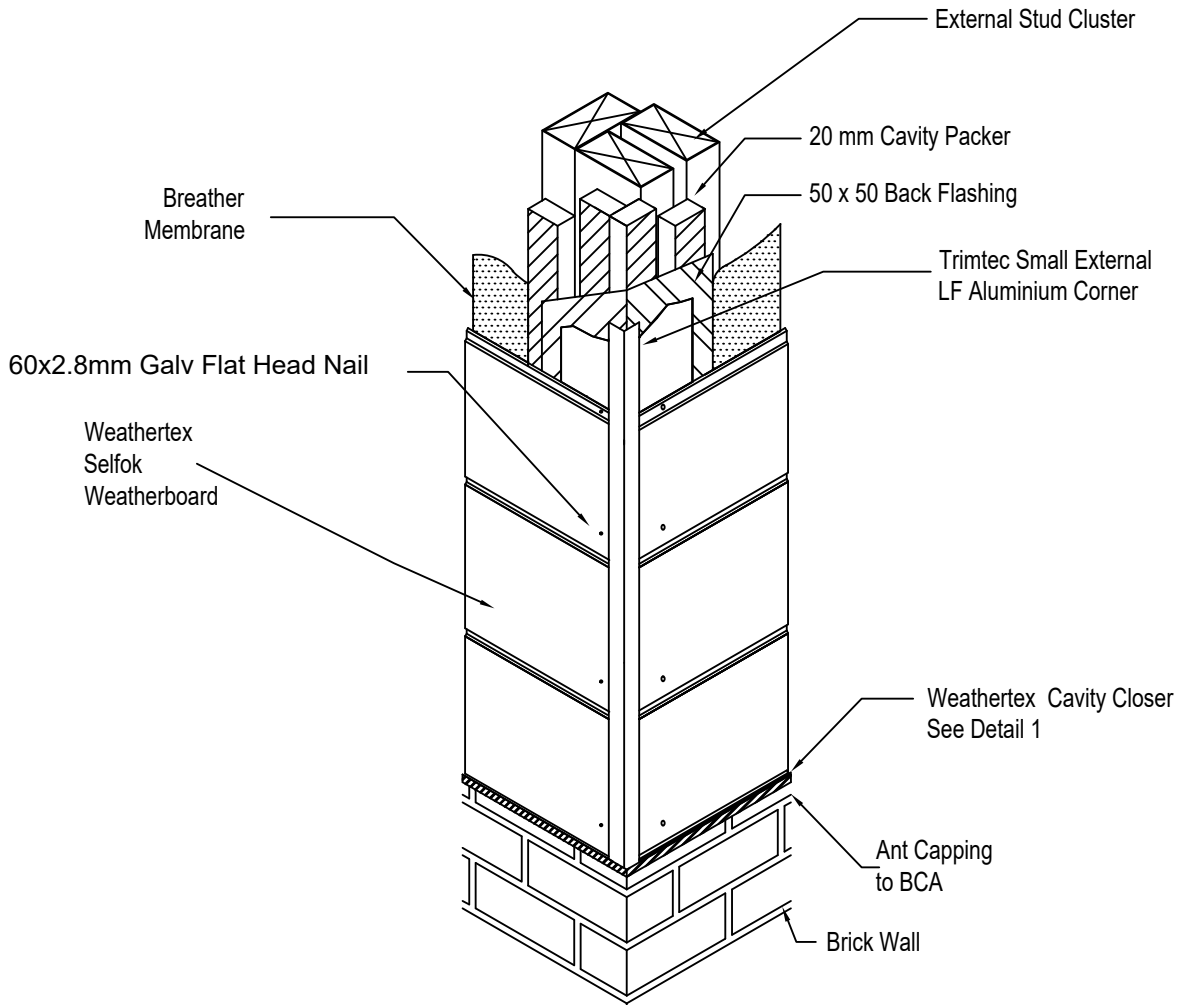

Weathertex Products
 Selflok Weatherboards
 Millwood
 Ecogroove
 Old Conolial
 Texwood
 Vgroove

TRIMTEC SMALL EXTERNAL LF ALUMINIUM CORNER

EXTERNAL CORNER DETAIL

Small External LF Aluminium Corner

Detail 1

WEATHERTEX

**WeatherBoards
Cavity Fix Construction**

Project Description
SWBCF-NZ-2

Drawn By
Craig Harvey

Checked By

Drawing Name
TRIMTEC SMALL EXTERNAL
LF ALUMINIUM CORNER

Date
02-03-2014

Scale
NTS