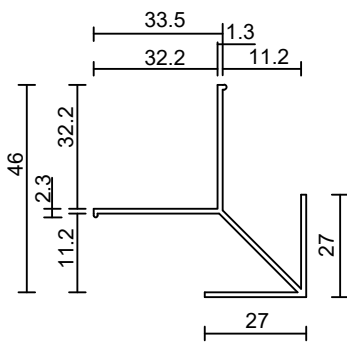

Small External LF Aluminium Corner