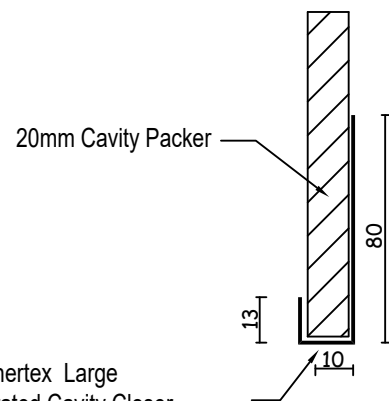

Weathertex Products
 Selflok Weatherboards
 Millwood
 Ecogroove
 Old Conolial
 Texwood
 Vgroove

TRIMTEC SMALL EXTERNAL LF ALUMINIUM CORNER

Small External LF Aluminium Corner

Detail 1

WEATHERTEX

Project Description
SWBCF-NZ-3

Drawing Name
TRIMTEC LARGE EXTERNAL
LF ALUMINIUM CORNER

**WeatherBoards
Cavity Fix Construction**

Drawn By
Craig Harvey

Checked By

Date
02-03-2014

Scale
NTS

Amm No
A