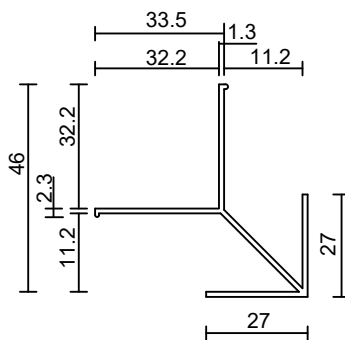

Weathertex Products
 Selflok Weatherboards
 Millwood
 Ecogroove
 Old Conolial
 Texwood
 Vgroove

TRIMTEC SMALL EXTERNAL LF ALUMINIUM CORNER

Small External LF Aluminium Corner

Detail 1

WEATHERTEX

Project Description
SWBCF-NZ-3

Drawing Name
TRIMTEC LARGE EXTERNAL
LF ALUMINIUM CORNER

**WeatherBoards
Cavity Fix Construction**

Drawn By
Craig Harvey

Checked By

Date
02-03-2014

Scale
NTS

Amm No
A