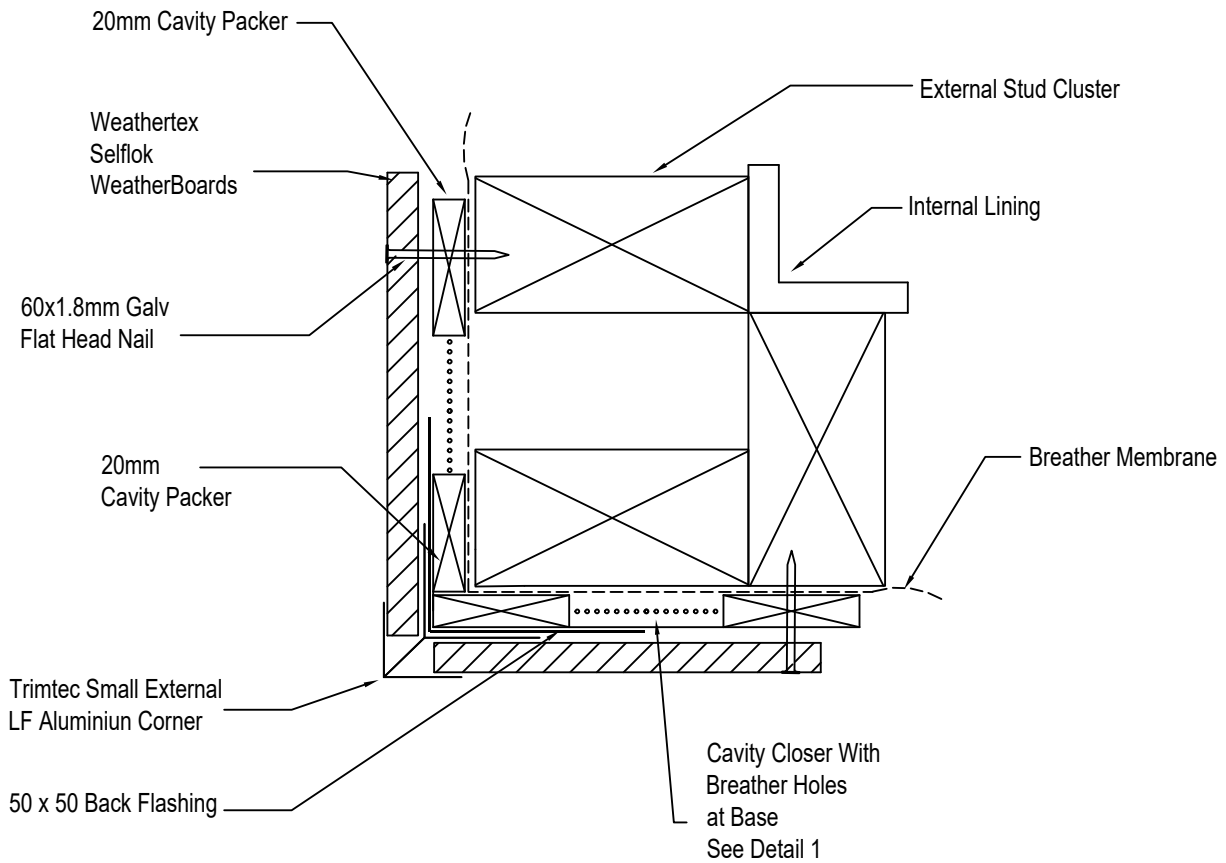

Weathertex Products
 Selflok Weatherboards
 Millwood
 Ecogroove
 Old Conolial
 Texwood
 Vgroove

TRIMTEC SMALL EXTERNAL LF ALUMINIUM CORNER

Small External LF Aluminium Corner

Detail 1

WEATHERTEX

Project Description
SWBCF-NZ-3

Drawing Name
TRIMTEC LARGE EXTERNAL
LF ALUMINIUM CORNER

**WeatherBoards
Cavity Fix Construction**

Drawn By
Craig Harvey

Checked By

Date
02-03-2014

Scale
NTS

Amm No
A