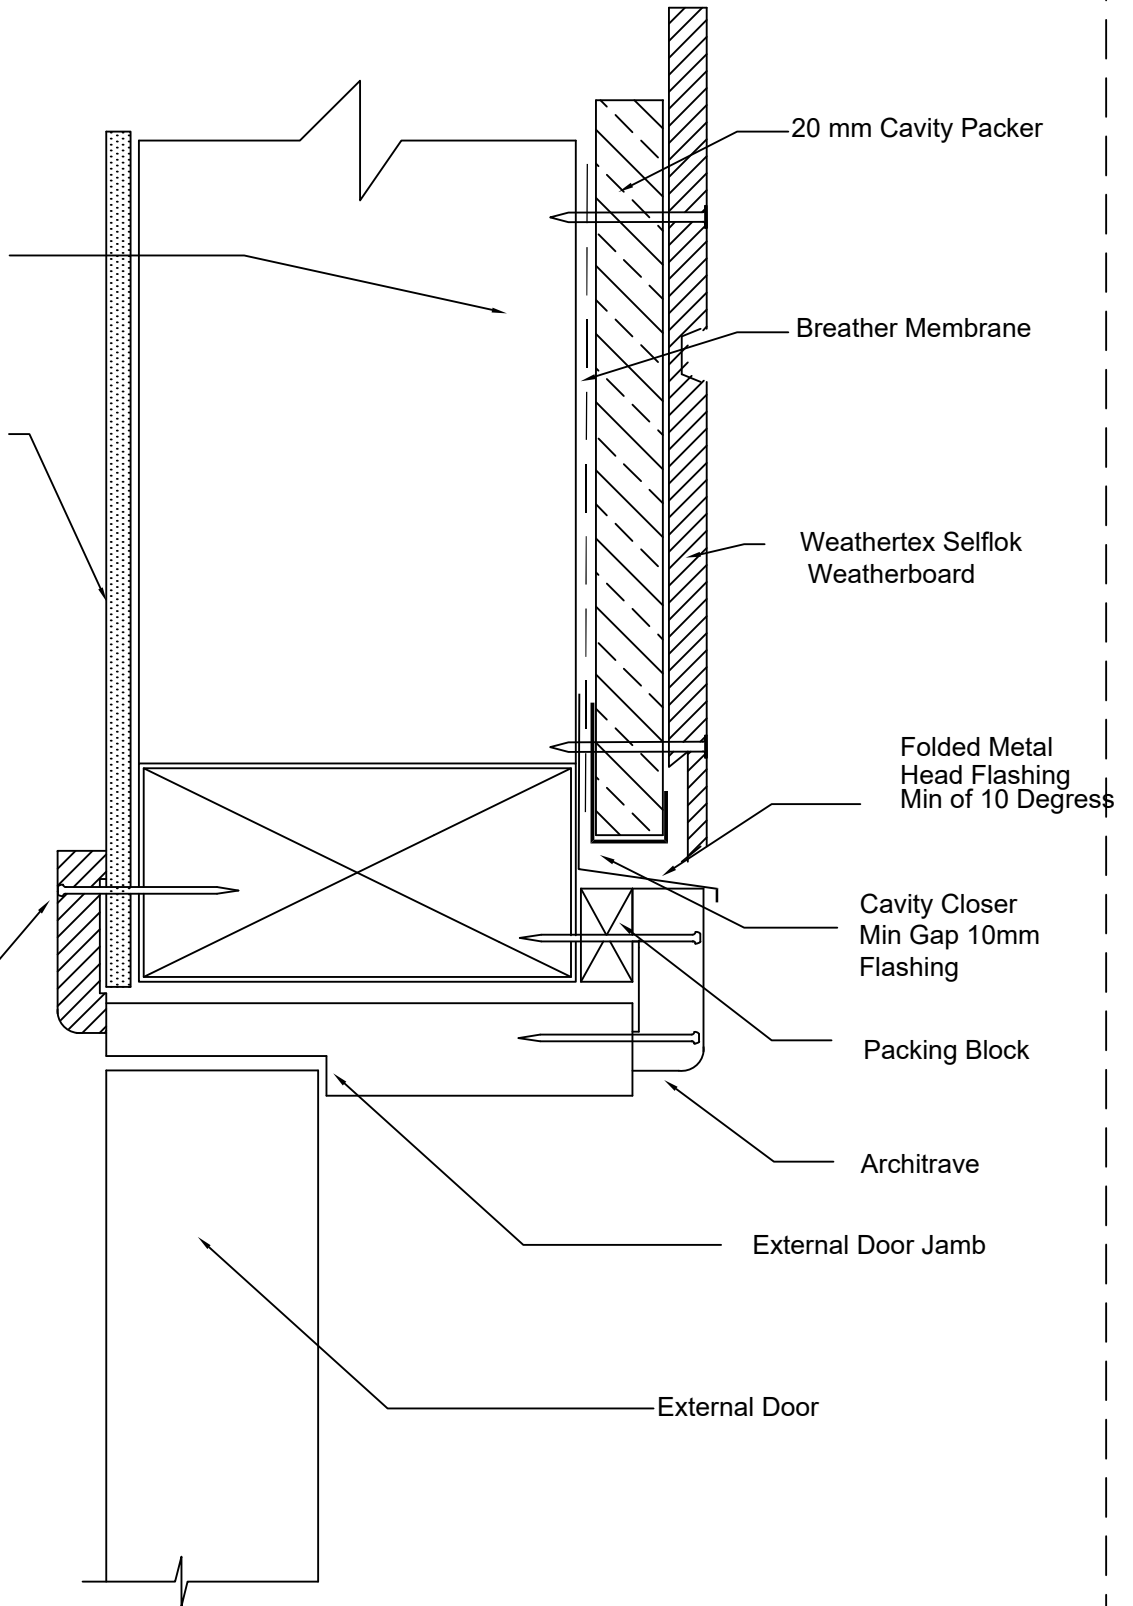

Weathertex Products
 Selflok Weatherboards
 Millwood
 Ecogroove
 Old Conolial
 Texwood
 Vgroove

TIMBER DOOR HEAD JAMB FLASHING DETAIL

Door Jamb Detail
 For all Weathertex
 Weatherboards

Internal Linings

Architrave

20 mm Cavity Packer

Breather Membrane

Weathertex Selflok
Weatherboard

Folded Metal
Head Flashing
Min of 10 Degree

Cavity Closer
Min Gap 10mm
Flashing

Packing Block

Architrave

External Door Jamb

External Door

WEATHERTEX

Project Description
SWBCF-NZ-8

Drawing Name
**TIMBER DOOR HEAD JAMB
FLASHING DETAIL**

**WeatherBoards
Cavity Fix Construction**

Drawn By
Craig Harvey

Checked By

Date
02-03-2014