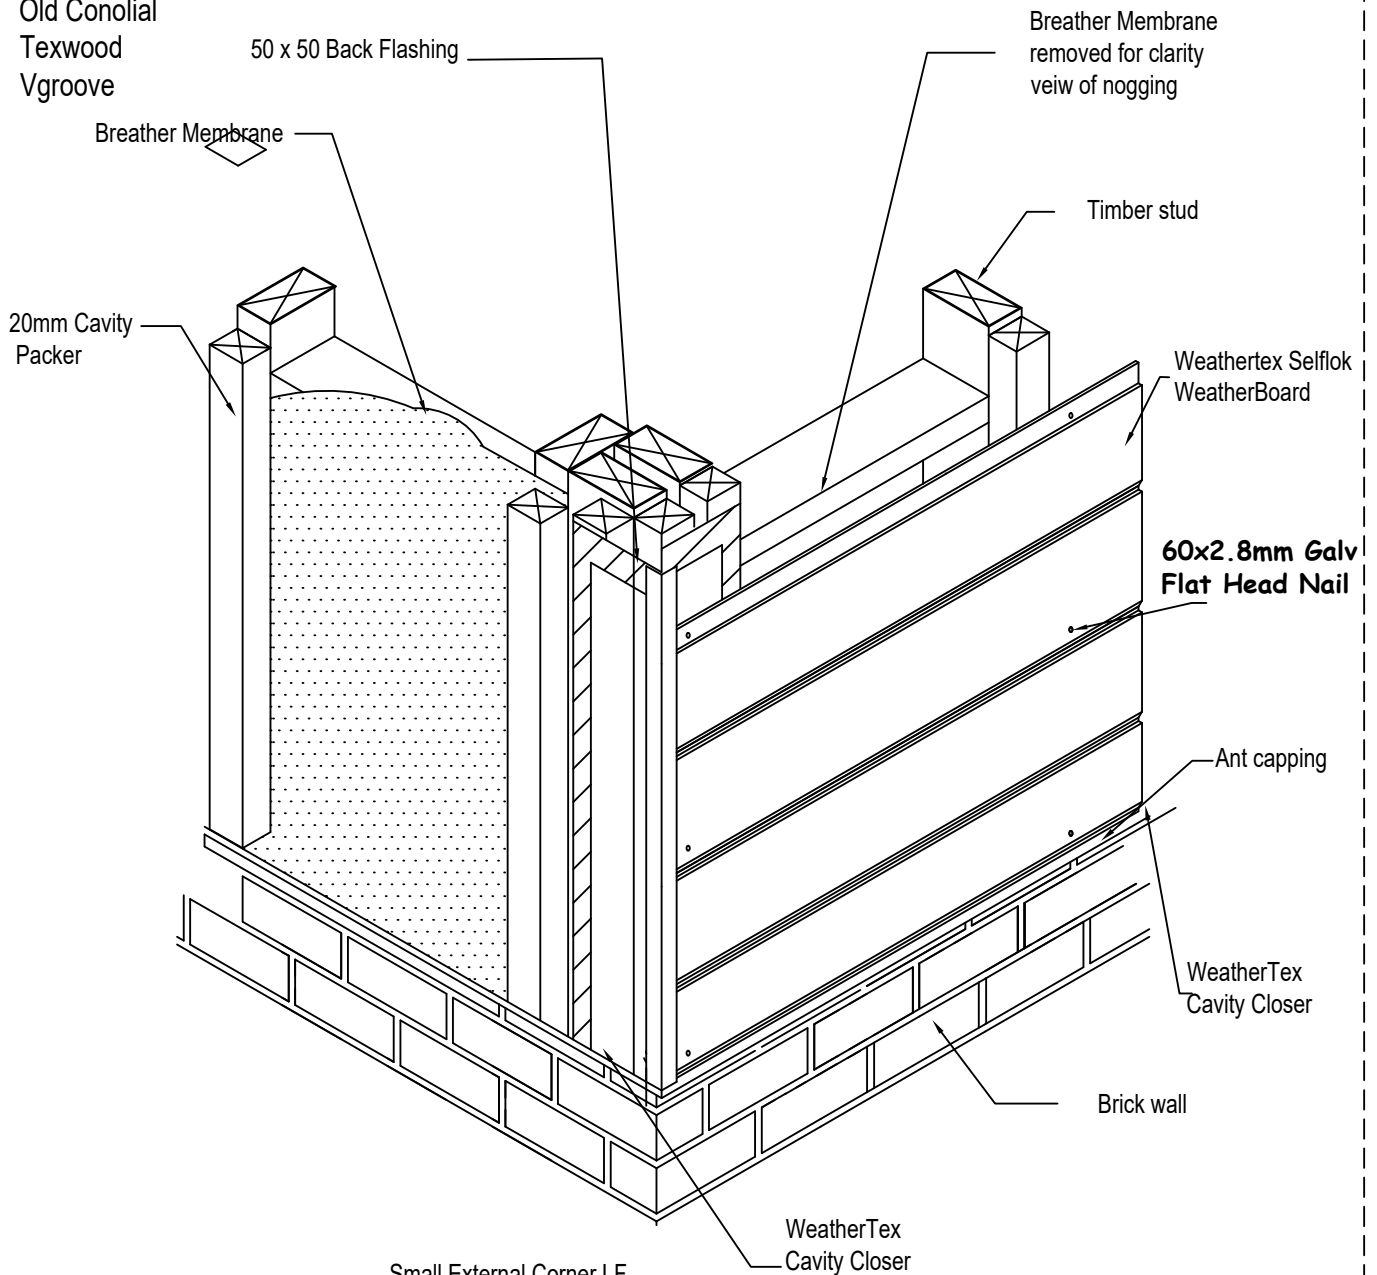

Weathertex Products
 Selflok Weatherboards
 Millwood
 Ecogroove
 Old Conolial
 Texwood
 Vgroove

EXTERNAL CORNER WITH WEATHERBOARD DETAIL

EXTERNAL CORNER WITH WEATHERBOARD DETAIL

Small External LF Aluminium Corner

WEATHERTEX WeatherBoards Cavity Fix Construction	Project Description SWBCF-NZ-18		Drawing Name EXTERNAL CORNER WITH WEATHERBOARD DETAIL		
	Drawn By Craig Harvey	Checked By	Date 02-03-2014	Scale NTS	Amm No A