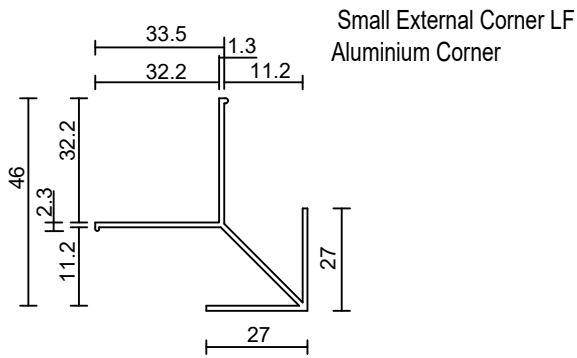

Weathertex Products
 Selflok Weatherboards
 Millwood
 Ecogroove
 Old Conolial
 Texwood
 Vgroove

EXTERNAL CORNER WITH WEATHERBOARD DETAIL

EXTERNAL CORNER WITH WEATHERBOARD DETAIL

Small External LF Aluminium Corner

WEATHERTEX WeatherBoards Cavity Fix Construction	Project Description SWBCF-NZ-18		Drawing Name EXTERNAL CORNER WITH WEATHERBOARD DETAIL		
	Drawn By Craig Harvey	Checked By	Date 02-03-2014	Scale NTS	Amm No A