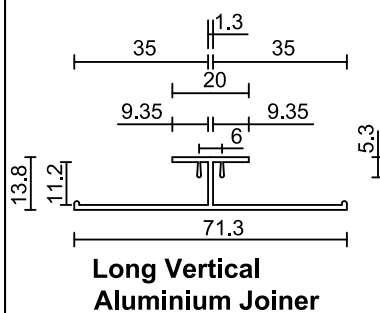

**Long Vertical
Aluminium Joiner**

TRIMTEC

Project Description

Small Accessories

Drawing Name

Aluminium Accessories

**TRIMTEC
SMALL ACCESSORIES**

Drawn By
Craig Harvey