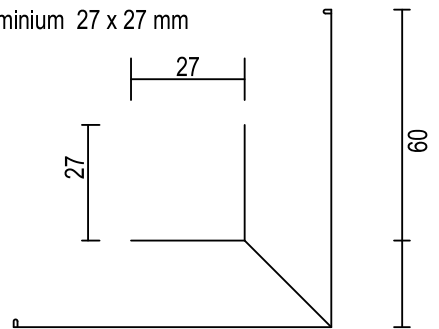

TRIMTEC LARGE INTERNAL LF
ALUMINIUM CORNER
27x27 mm

Trimtec Small External LF Corner
Aluminium 27 x 27 mm

DETAIL 1

WEATHERTEX PROFILES

- Primelok 200
- Shadowood
- Braidwood
- Federation

WEATHERTEX

Project Description
WBDF-6

Drawing Name
LARGE INTERNAL LF CORNER

**WeatherBoards
Direct Fix Construction**

Drawn By
Craig Harvey

Checked By
Dave Simpson

Date
01-05-2013

Scale
NTS

Amm No
A