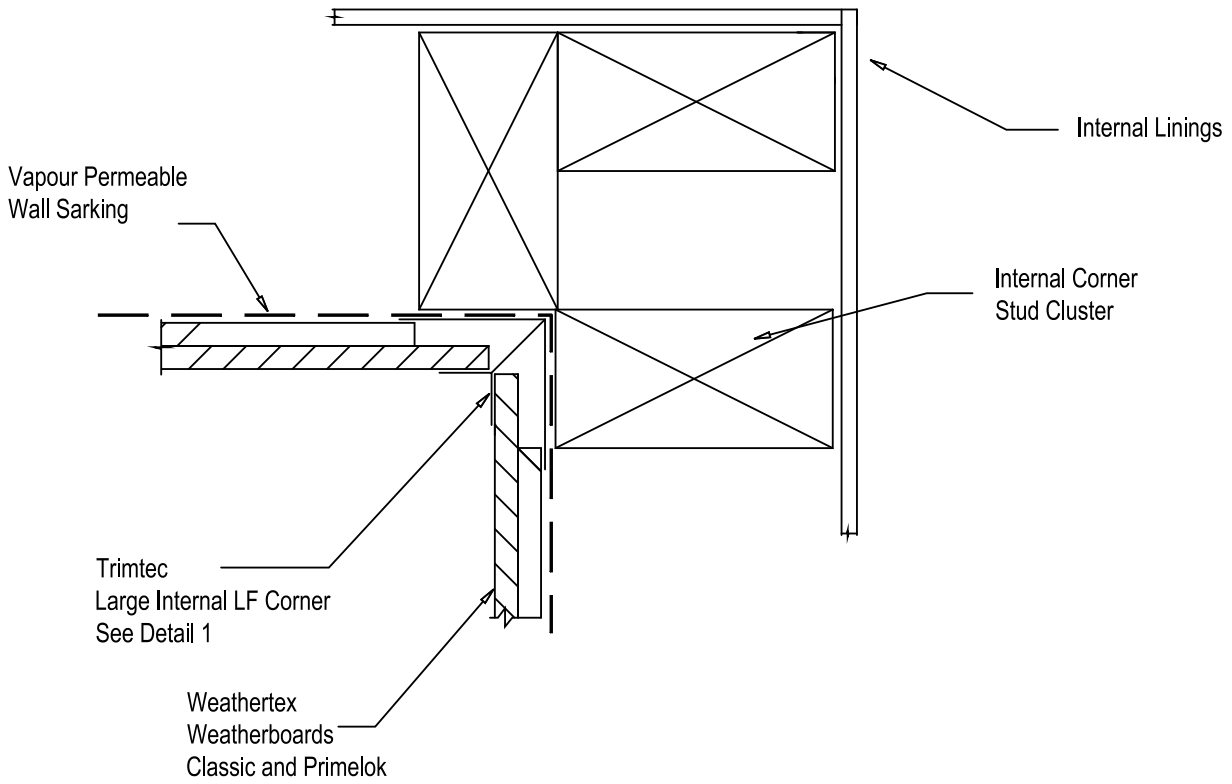

TRIMTEC LARGE INTERNAL LF
ALUMINIUM CORNER
27x27 mm

Trimtec Small External LF Corner
Aluminium 27 x 27 mm

DETAIL 1

WEATHERTEX PROFILES

- Primelok 200
- Shadowood
- Braidwood
- Federation

WEATHERTEX

Project Description
WBDF-6

Drawing Name
LARGE INTERNAL LF CORNER

**WeatherBoards
Direct Fix Construction**

Drawn By
Craig Harvey

Checked By
Dave Simpson

Date
01-05-2013

Scale
NTS

Amm No
A