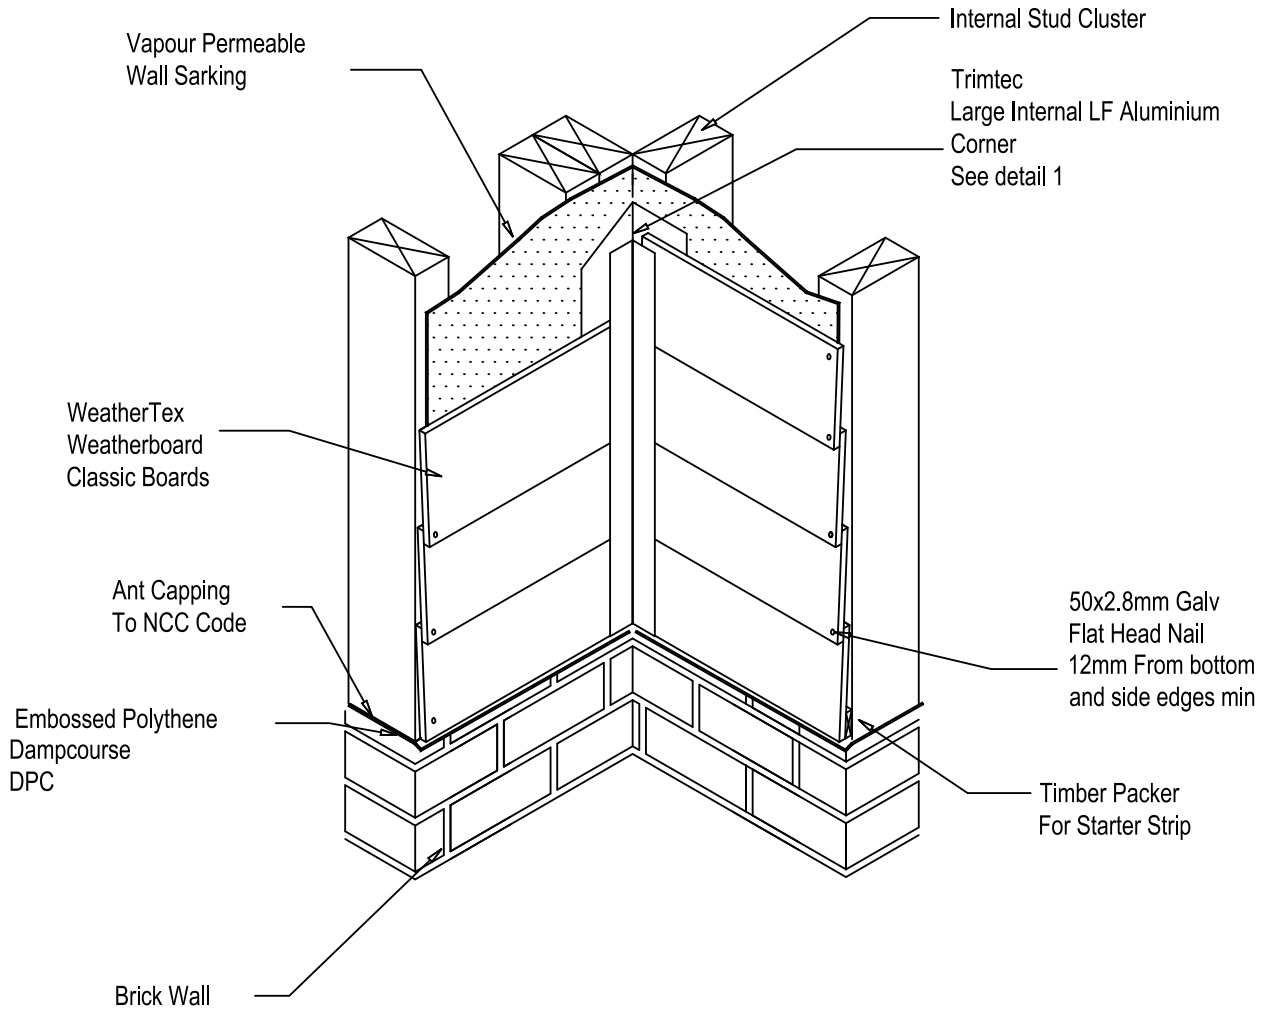

TRIMTEC LARGE INTERNAL LF ALUMINIUM CORNER

27x27 mm x 1.3 mm GAUGE

Trimtec Small External LF Corner Aluminium 27 x 27 mm

DETAIL 1

WEATHERTEX PROFILES

Primelok 200
Shadowood
Braidwood
Federation

WEATHERTEX

Project Description
WBDF-5

Drawing Name
LARGE INTERNAL CORNER

**WeatherBoards
Direct Fix Construction**

Drawn By
Craig Harvey

Checked By
Dave Simpson

Date
01-05-2013

Scale
NTS

Amm No
A