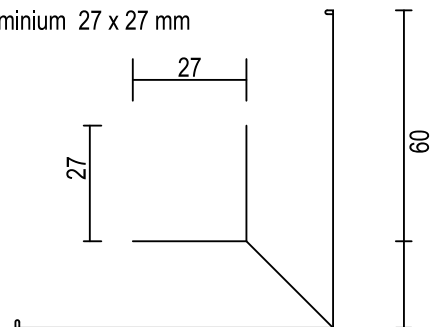

TRIMTEC LARGE INTERNAL LF ALUMINIUM CORNER

27x27 mm x 1.3 mm GAUGE

Trimtec Small External LF Corner Aluminium 27 x 27 mm

DETAIL 1

WEATHERTEX PROFILES

Primelok 200
Shadowood
Braidwood
Federation

WEATHERTEX

Project Description
WBDF-5

Drawing Name
LARGE INTERNAL CORNER

**WeatherBoards
Direct Fix Construction**

Drawn By
Craig Harvey

Checked By
Dave Simpson

Date
01-05-2013

Scale
NTS

Amm No
A