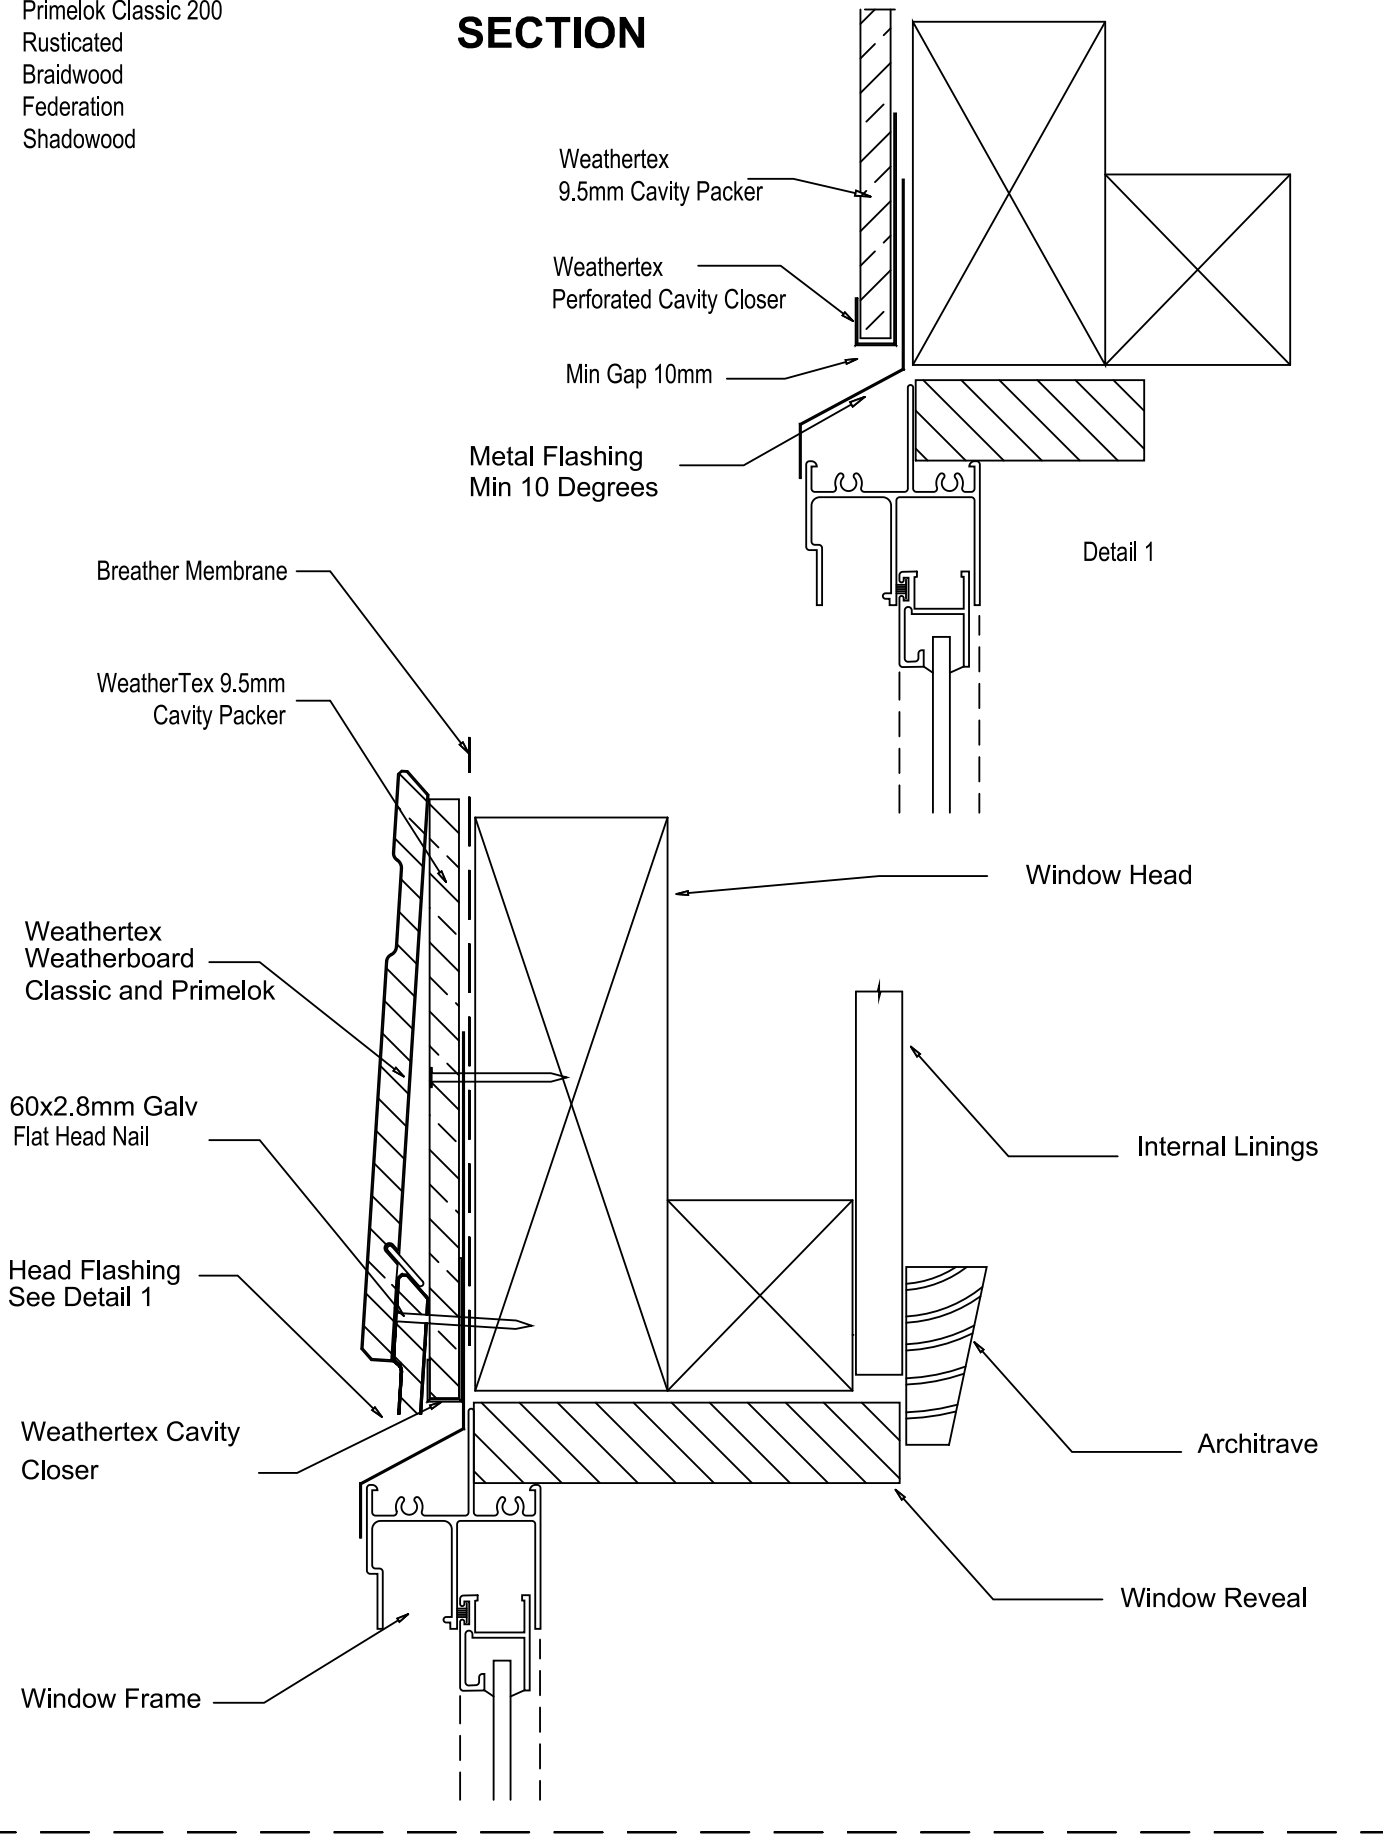

WeatherTex Products

Primelok Classic 200
Rusticated
Braidwood
Federation
Shadowood

WINDOW HEAD SECTION

WEATHERTEX

Project Description
WBCF-9

Drawing Name
WINDOW HEAD SECTION

**WeatherBoards
Cavity Fix Construction**

Drawn By
Craig Harvey

Checked By
Dave Simpson

Date
06-05-2013

Scale
NTS

Amm No
A