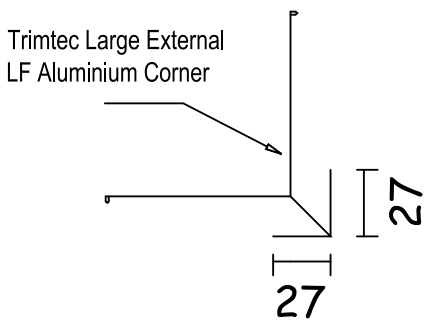

Weathertex Products
 Primelok Classic 200
 Rusticated
 Braidwood
 Federation
 Shadowood

TRIMTEC LARGE EXTERNAL LF ALUMINIUM CORNER

Detail 1

WEATHERTEX

Project Description
WBCF-3

Drawing Name
 TRIMTEC LARGE EXTERNAL
 LF ALUMINIUM CORNER