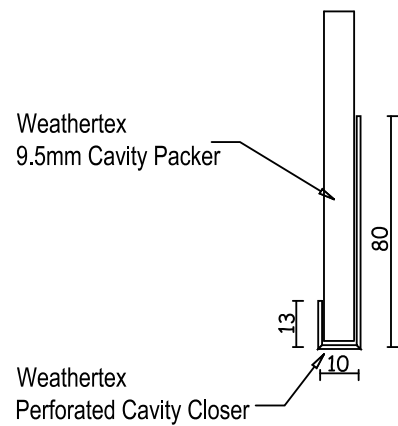

Weathertex Products
 Primelok Classic 200
 Rusticated
 Braidwood
 Federation
 Shadowood

TRIMTEC LARGE EXTERNAL LF ALUMINIUM CORNER

Detail 1

WEATHERTEX

Project Description
WBCF-3

Drawing Name
 TRIMTEC LARGE EXTERNAL
 LF ALUMINIUM CORNER

WeatherBoards
Cavity Fix Construction

Drawn By
 Craig Harvey

Checked By
 Dave Simpson

Date
06-05-2013

Scale
NTS

Amm No
A