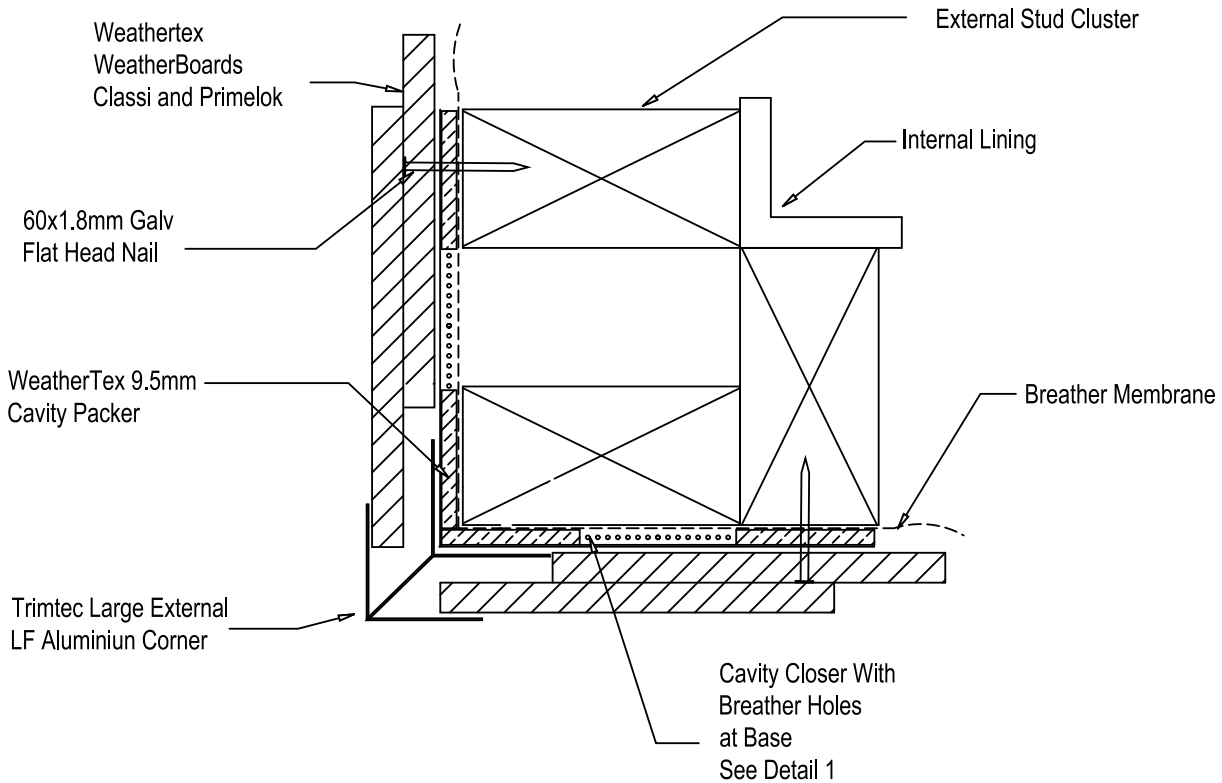

Weathertex Products
 Primelok Classic 200
 Rusticated
 Braidwood
 Federation
 Shadowood

TRIMTEC LARGE EXTERNAL LF ALUMINIUM CORNER

Detail 1

WEATHERTEX

Project Description
WBCF-3

Drawing Name
 TRIMTEC LARGE EXTERNAL
 LF ALUMINIUM CORNER

WeatherBoards
Cavity Fix Construction

Drawn By
 Craig Harvey

Checked By
 Dave Simpson

Date
06-05-2013

Scale
NTS

Amm No
A